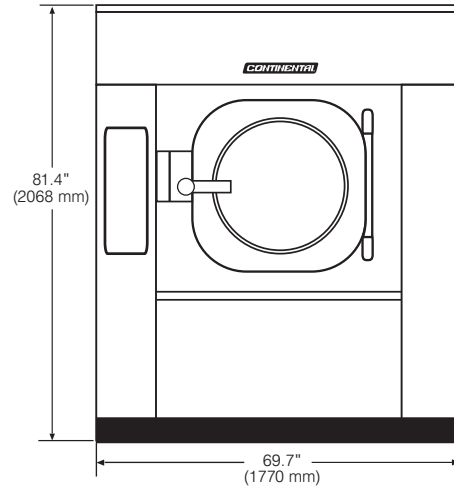

2500 State Road 44 • Oshkosh, WI 54904
 920.231.8222 • FAX 920.231.4666
www.continentalgirbau.com

EH255 stationary

ON-PREMISE LAUNDRY E-SERIES 255-POUND CAPACITY
 HIGH-PERFORMANCE WASHER-EXTRACTOR

Capacity <i>lbs (kg)</i>	255 (110)
Cylinder Diameter <i>inch (mm)</i>	51.6 (1310)
Cylinder Depth <i>inch (mm)</i>	32.1 (816)
Cylinder Volume <i>cu ft (dm³)</i>	38.8 (1100)
Net Weight <i>lbs (kg)</i>	8566 (3885)
Crated Weight <i>lbs (kg)</i>	9056 (4108)
Machine Width <i>inch (mm)</i>	69.7 (1770)
Machine Depth <i>inch (mm)</i>	76.3 (1939)
Machine Height <i>inch (mm)</i>	81.4 (2068)
Door Opening <i>inch (mm)</i>	26.9 (684)
Floor to Door <i>inch (mm)</i>	31.8 (807)
Shipping Dimensions <i>inch (mm)</i> (WxDxH)	76.8 x 83.5 x 88.4 (1950 x 2120 x 2245)
Washing Speeds <i>rpm</i>	13/17/22/27/32
Spin Speeds <i>rpm</i>	66/250/405/565/725
G-force	3.2/46/120/234/386
Static Force Transmitted <i>lbs (kg)</i>	9778 (4435)
Dynamic Force Transmitted <i>lbs (kg)</i>	1482 (672)
Frequency of Dynamic Force <i>Hz</i>	12.1
Available Voltages/Wire Conductor/Amp	
Hot Water (standard)	208-240/60/3, 3W + G, 40 Amp
Hot Water (standard)	440-480/60/3, 3W + G, 20 Amp
Steam Auxiliary Heat (optional)	208-240/60/3, 3W + G, 40 Amp
Steam Auxiliary Heat (optional)	440-480/60/3, 3W + G, 20 Amp
Drain Diameter <i>inch (mm)</i>	5 (125)
Water Inlets <i>inch (mm)</i>	2 @ 2 (51)
Recommended Water Pressure <i>PSI (bar)</i>	30-60 (2-4)
Water Flow <i>gal/min (l/min)</i>	58 (220)
Steam Connection (optional) <i>inch (mm)</i>	1 (25.4)
Steam Pressure (optional) <i>PSI (bar)</i>	29-87 (2-6)
Steam Flow (optional) <i>lbs/h (kg/h)</i>	794 (360)
Total Power <i>kW</i>	11
Compressed Air Connection <i>inch</i>	3/8
Compressed Air Pressure <i>PSI (bar)</i>	87-100 (6-7)
Compressed Air Flow <i>gal/min (l/min)</i>	53 (200)

* Specifications subject to change without notice or obligation. Call Continental Girbau Inc for dimensions not shown or for clarification.