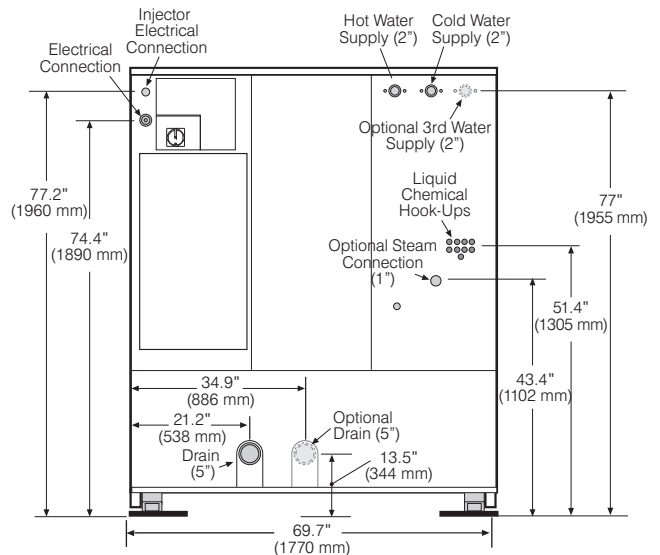

2500 State Road 44 • Oshkosh, WI 54904
 920.231.8222 • FAX 920.231.4666
www.continentalgirbau.com

EH255 stationary

ON-PREMISE LAUNDRY E-SERIES 255-POUND CAPACITY
 HIGH-PERFORMANCE WASHER-EXTRACTOR

Capacity <i>lbs (kg)</i>	255 (110)
Cylinder Diameter <i>inch (mm)</i>	51.6 (1310)
Cylinder Depth <i>inch (mm)</i>	32.1 (816)
Cylinder Volume <i>cu ft (dm³)</i>	38.8 (1100)
Net Weight <i>lbs (kg)</i>	8566 (3885)
Crated Weight <i>lbs (kg)</i>	9056 (4108)
Machine Width <i>inch (mm)</i>	69.7 (1770)
Machine Depth <i>inch (mm)</i>	76.3 (1939)
Machine Height <i>inch (mm)</i>	81.4 (2068)
Door Opening <i>inch (mm)</i>	26.9 (684)
Floor to Door <i>inch (mm)</i>	31.8 (807)
Shipping Dimensions <i>inch (mm)</i> (WxDxH)	76.8 x 83.5 x 88.4 (1950 x 2120 x 2245)
Washing Speeds <i>rpm</i>	13/17/22/27/32
Spin Speeds <i>rpm</i>	66/250/405/565/725
G-force	3.2/46/120/234/386
Static Force Transmitted <i>lbs (kg)</i>	9778 (4435)
Dynamic Force Transmitted <i>lbs (kg)</i>	1482 (672)
Frequency of Dynamic Force <i>Hz</i>	12.1
Available Voltages/Wire Conductor/Amp	
Hot Water (standard)	208-240/60/3, 3W + G, 40 Amp
Hot Water (standard)	440-480/60/3, 3W + G, 20 Amp
Steam Auxiliary Heat (optional)	208-240/60/3, 3W + G, 40 Amp
Steam Auxiliary Heat (optional)	440-480/60/3, 3W + G, 20 Amp
Drain Diameter <i>inch (mm)</i>	5 (125)
Water Inlets <i>inch (mm)</i>	2 @ 2 (51)
Recommended Water Pressure <i>PSI (bar)</i>	30-60 (2-4)
Water Flow <i>gal/min (l/min)</i>	58 (220)
Steam Connection (optional) <i>inch (mm)</i>	1 (25.4)
Steam Pressure (optional) <i>PSI (bar)</i>	29-87 (2-6)
Steam Flow (optional) <i>lbs/h (kg/h)</i>	794 (360)
Total Power <i>kW</i>	11
Compressed Air Connection <i>inch</i>	3/8
Compressed Air Pressure <i>PSI (bar)</i>	87-100 (6-7)
Compressed Air Flow <i>gal/min (l/min)</i>	53 (200)

* Specifications subject to change without notice or obligation. Call Continental Girbau Inc for dimensions not shown or for clarification.