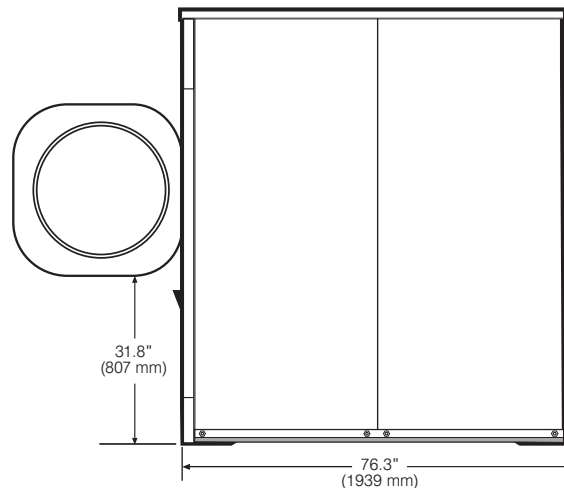

2500 State Road 44 • Oshkosh, WI 54904
 920.231.8222 • FAX 920.231.4666
www.continentalgirbau.com

EH255 stationary

ON-PREMISE LAUNDRY E-SERIES 255-POUND CAPACITY
 HIGH-PERFORMANCE WASHER-EXTRACTOR

Capacity <i>lbs (kg)</i>	255 (110)
Cylinder Diameter <i>inch (mm)</i>	51.6 (1310)
Cylinder Depth <i>inch (mm)</i>	32.1 (816)
Cylinder Volume <i>cu ft (dm³)</i>	38.8 (1100)
Net Weight <i>lbs (kg)</i>	8566 (3885)
Crated Weight <i>lbs (kg)</i>	9056 (4108)
Machine Width <i>inch (mm)</i>	69.7 (1770)
Machine Depth <i>inch (mm)</i>	76.3 (1939)
Machine Height <i>inch (mm)</i>	81.4 (2068)
Door Opening <i>inch (mm)</i>	26.9 (684)
Floor to Door <i>inch (mm)</i>	31.8 (807)
Shipping Dimensions <i>inch (mm)</i> (WxDxH)	76.8 x 83.5 x 88.4 (1950 x 2120 x 2245)
Washing Speeds <i>rpm</i>	13/17/22/27/32
Spin Speeds <i>rpm</i>	66/250/405/565/725
G-force	3.2/46/120/234/386
Static Force Transmitted <i>lbs (kg)</i>	9778 (4435)
Dynamic Force Transmitted <i>lbs (kg)</i>	1482 (672)
Frequency of Dynamic Force <i>Hz</i>	12.1
Available Voltages/Wire Conductor/Amp	
Hot Water (standard)	208-240/60/3, 3W + G, 40 Amp
Hot Water (standard)	440-480/60/3, 3W + G, 20 Amp
Steam Auxiliary Heat (optional)	208-240/60/3, 3W + G, 40 Amp
Steam Auxiliary Heat (optional)	440-480/60/3, 3W + G, 20 Amp
Drain Diameter <i>inch (mm)</i>	5 (125)
Water Inlets <i>inch (mm)</i>	2 @ 2 (51)
Recommended Water Pressure <i>PSI (bar)</i>	30-60 (2-4)
Water Flow <i>gal/min (l/min)</i>	58 (220)
Steam Connection (optional) <i>inch (mm)</i>	1 (25.4)
Steam Pressure (optional) <i>PSI (bar)</i>	29-87 (2-6)
Steam Flow (optional) <i>lbs/h (kg/h)</i>	794 (360)
Total Power <i>kW</i>	11
Compressed Air Connection <i>inch</i>	3/8
Compressed Air Pressure <i>PSI (bar)</i>	87-100 (6-7)
Compressed Air Flow <i>gal/min (l/min)</i>	53 (200)

* Specifications subject to change without notice or obligation. Call Continental Girbau Inc for dimensions not shown or for clarification.